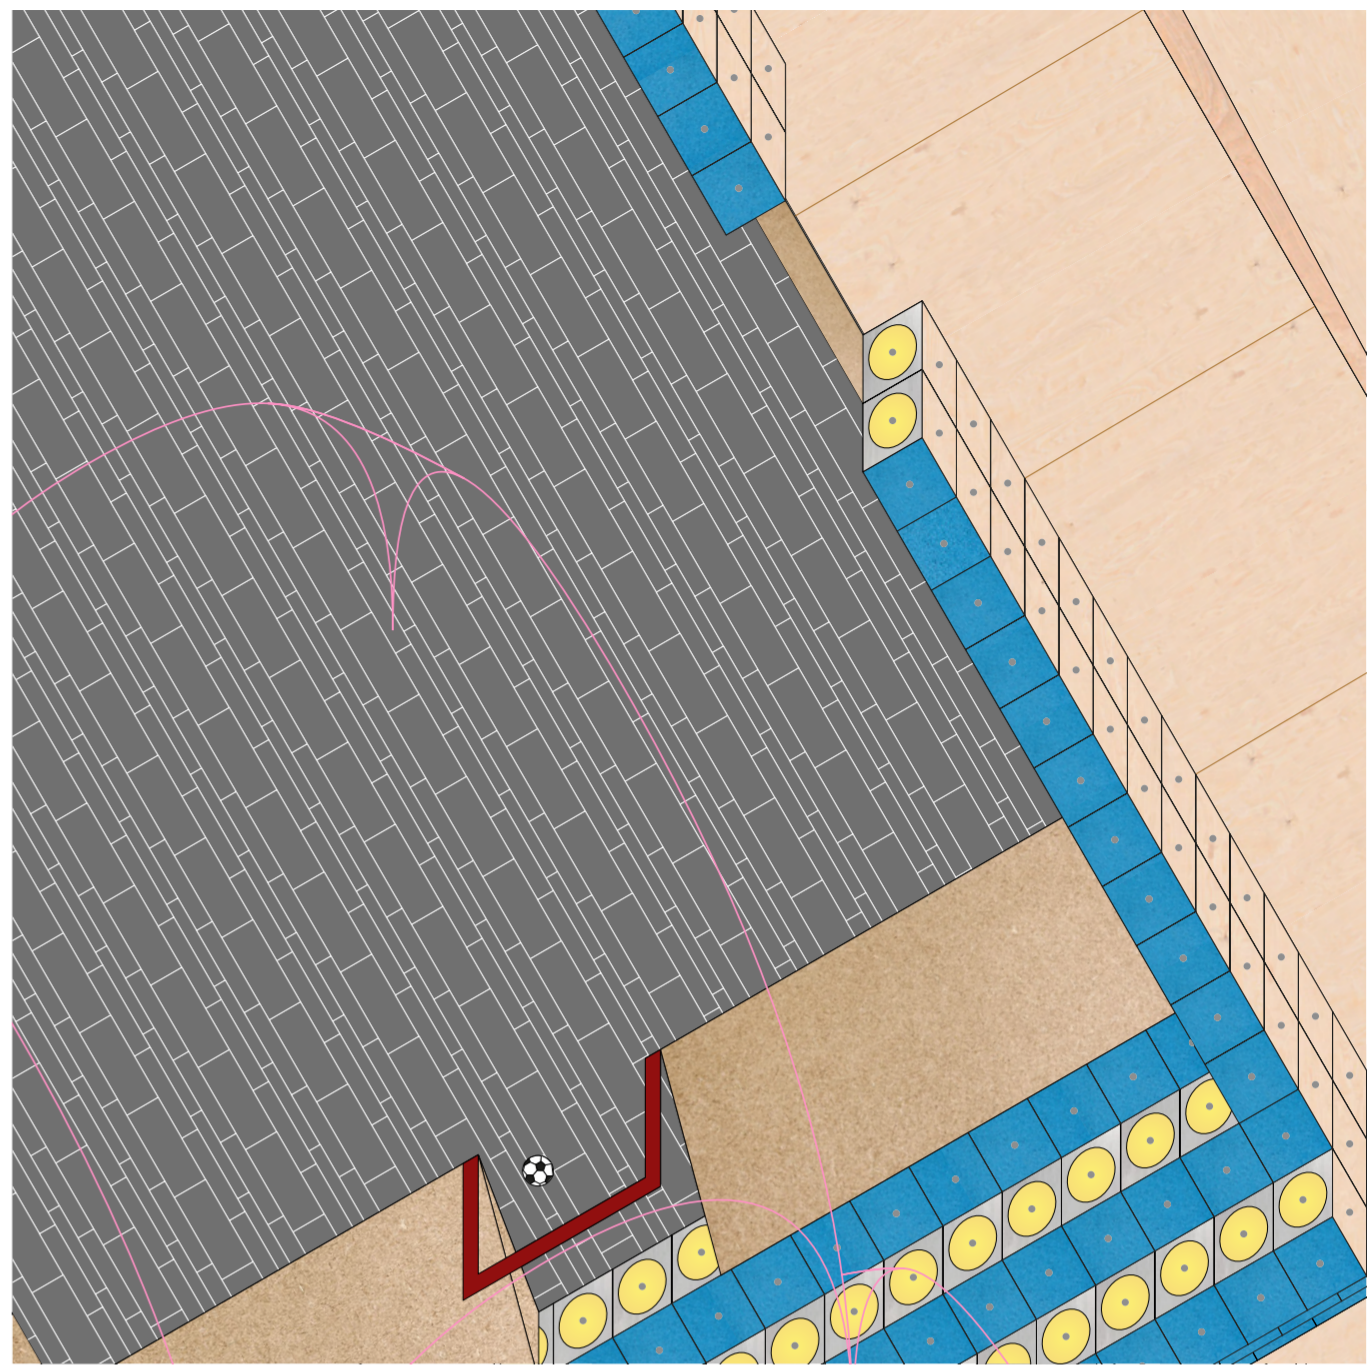

Tournoi Bernard - 16.04.25

April

POP PALACE - Spring semester 2025

February

March