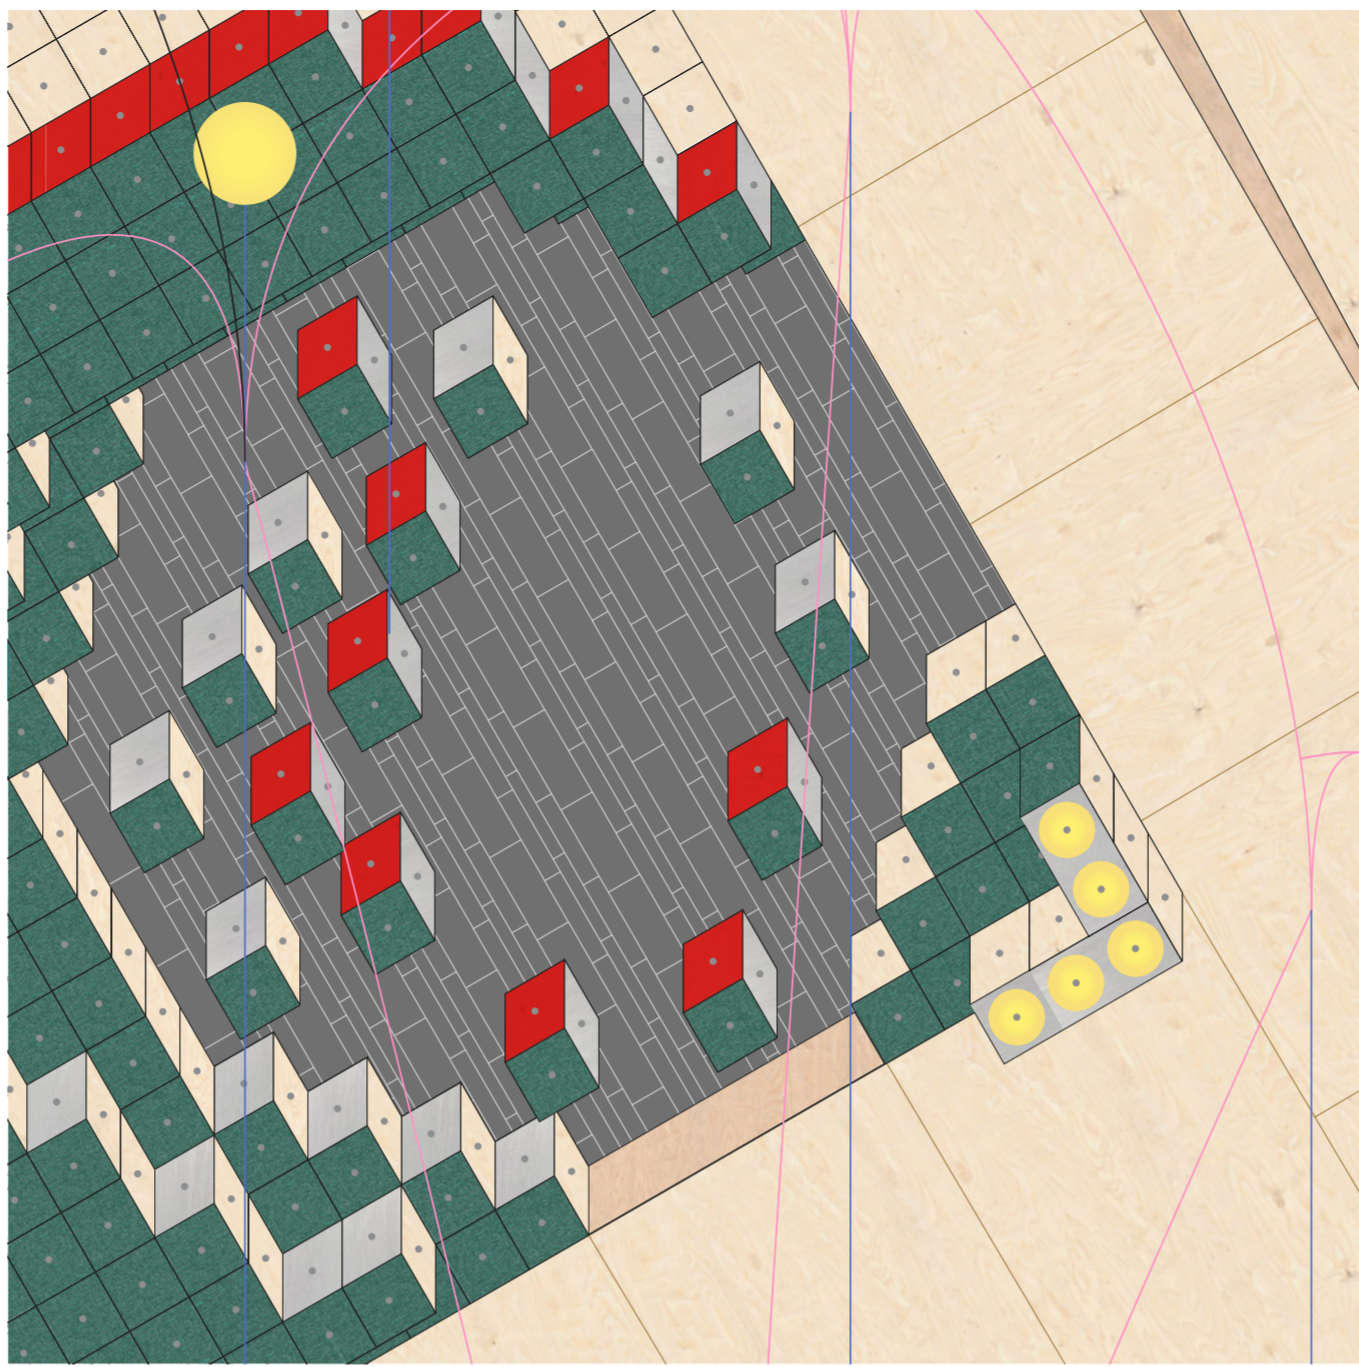

Lecture - 15.04.25

May