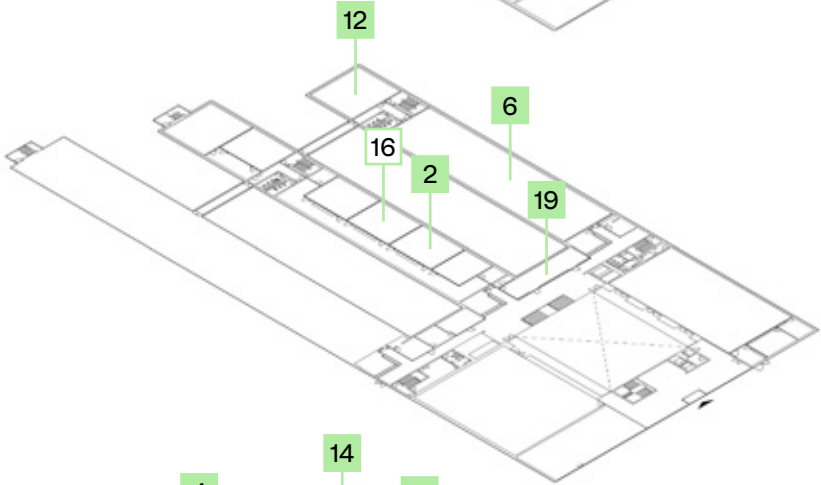

2

AAD	SG
AAC	

1

0

Final Reviews	■
Exhibition	□