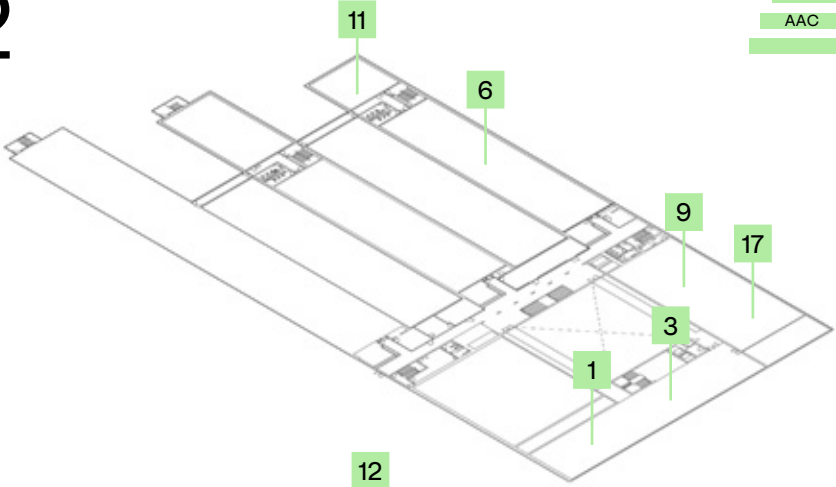

2

AAD	SG
AAC	

1

0

Final Reviews	■
Exhibition	□